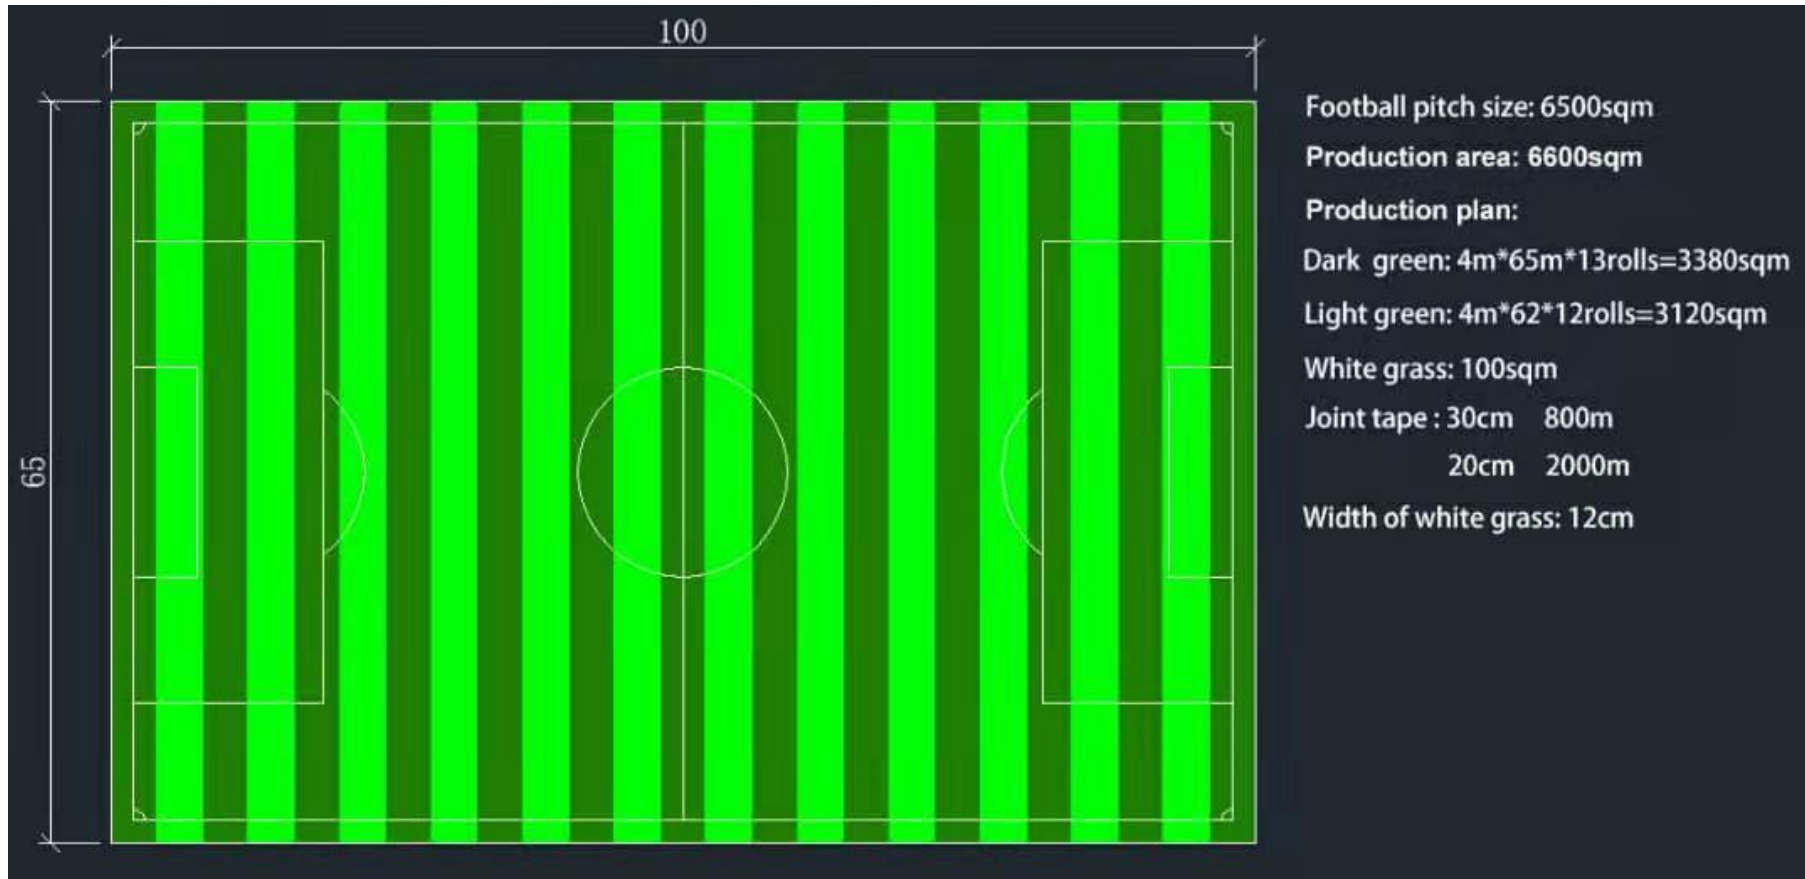

Artificial Grass

Interlock Grass

Size: 40*40cm

Grass pile height:15-40mm

Dtex: 16000

Yarn type: straight+curl mix

Stiches:21000

color: dark green, light green and customized

- A **40HQ** container can load 8000-11000sqm 50mm football grass.
- A **20GP** container can load 3000-4000sqm 35mm landscape grass.

Football Filed Design

- Flyon provide the most suitable design for each client's football field before mass production.