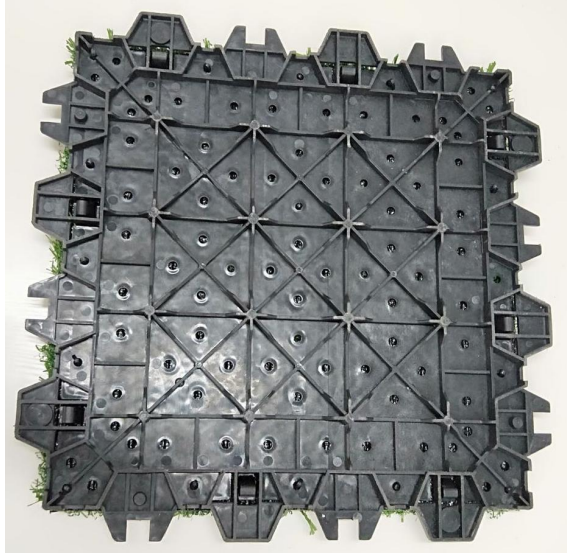

Dtex: 8000-13000

Stitches: 10500

Yarn type: monofilament

Color: dark green, light green and customized

Backing: pp+net+latex, pu backing and green color backing

Sports Grass product offers cost-effective solutions for fields of any size. We specialize in indoor and outdoor facilities featuring football, baseball, tennis, padel, golf and many other sports fields. Forget the maintenance, damage, and weather concerns of natural grass surfaces. With artificial sports grass, you can turn your indoor facility into an all-weather sports paradise.

Artificial Grass

Landscape Grass

Pile height:10-40mm

Dtex: 18900/16800/ 14700

Yarn type: straight+curl mix

Stiches:14700-18900

color: dark green, light green, yellow and customized

Backing: pp+net+latex, pu backing and green color backing

High UV resistant from sunshine makes our grass longer using life. Holes in the bottom makes grass drain fast. Good yarn makes grass clean easier.

Flyon landscape grass is specially engineered to meet wide applications, including residential landscape (gardening), playground, road verges, roof, hotel/school/institution, pet areas and etc.

Artificial Grass

Interlock Grass

Size: 40*40cm

Grass pile height:15-40mm

Dtex: 16000

Yarn type: straight+curl mix

Stiches:21000

color: dark green, light green and customized